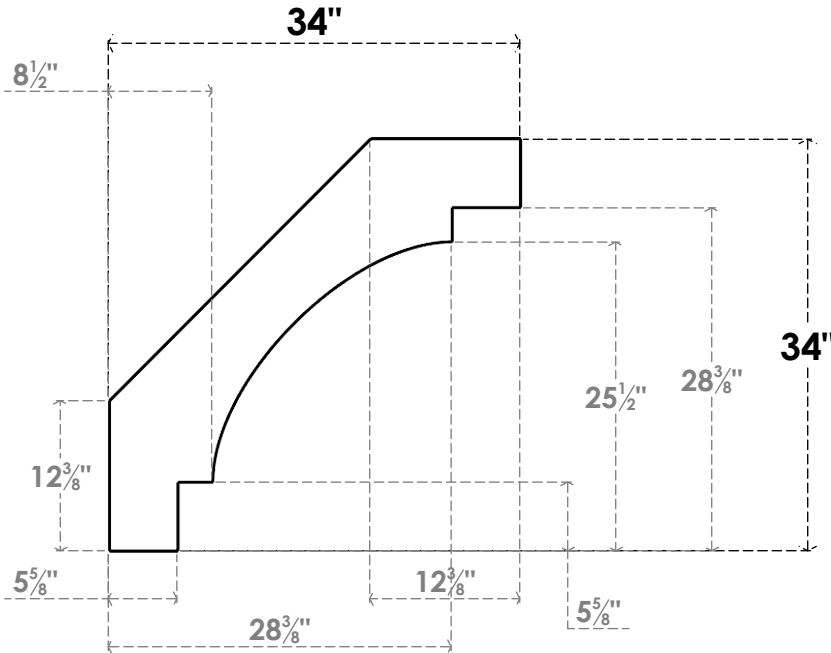

ITEM NUMBER: BRCPC055X34000X34000MRC

5 1/2"W X 34"D X 34"H MERCED ARCHITECTURAL GRADE PVC CLOSED KNEE BRACE

SIDE PROFILE

FRONT PROFILE

ISOMETRIC

EKENA MILLWORK
2300 WEST MAIN ST.
CLARKSVILLE, TX 75426
TOLL FREE: 866-607-0453
WWW.EKENAMILLWORK.COM