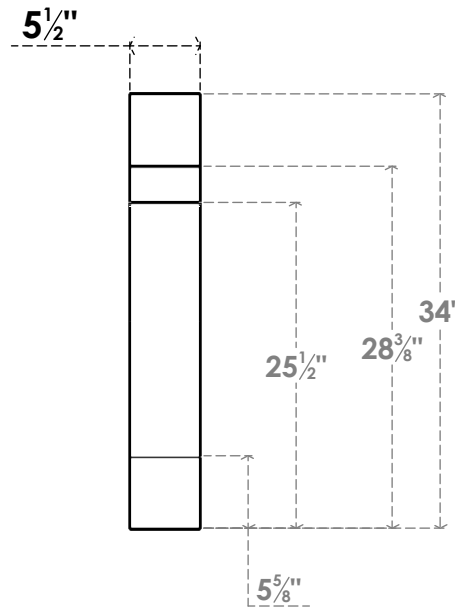

ITEM NUMBER: BRCPC055X34000X34000MRC

5 1/2"W X 34"D X 34"H MERCED ARCHITECTURAL GRADE PVC CLOSED KNEE BRACE

SIDE PROFILE

FRONT PROFILE

ISOMETRIC

EKENA MILLWORK
2300 WEST MAIN ST.
CLARKSVILLE, TX 75426
TOLL FREE: 866-607-0453
WWW.EKENAMILLWORK.COM